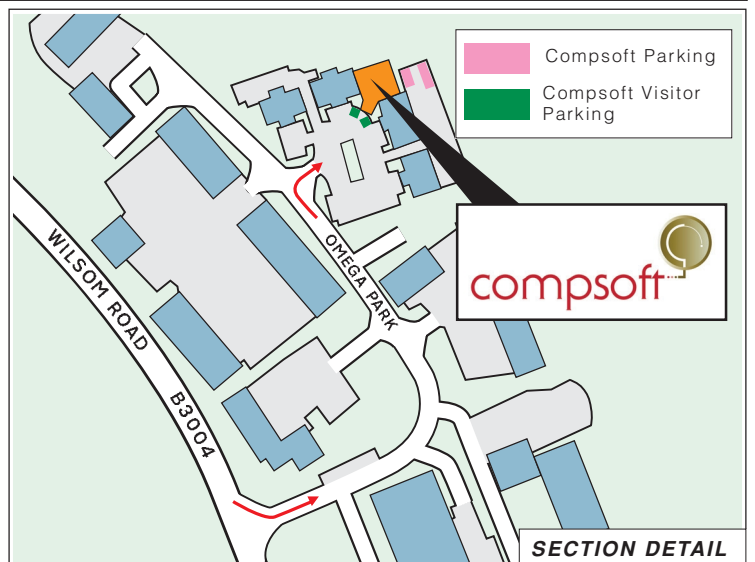

Compsoft plc

Delta House, 7 Oriel Court, Omega Park, Alton, Hampshire GU34 2YT

Tel: +44 (0)1420 89545

Fax: +44 (0)1420 81444 Email: info@compsoft.co.uk Web: www.compsoft.co.uk

Public Transport

By Rail, Alton Station
Approximately 5 minutes walk.

By Air, Heathrow Airport
Approximately 1 hour drive.
Southampton Airport
Approximately 45 minutes drive.

SECTION DETAIL