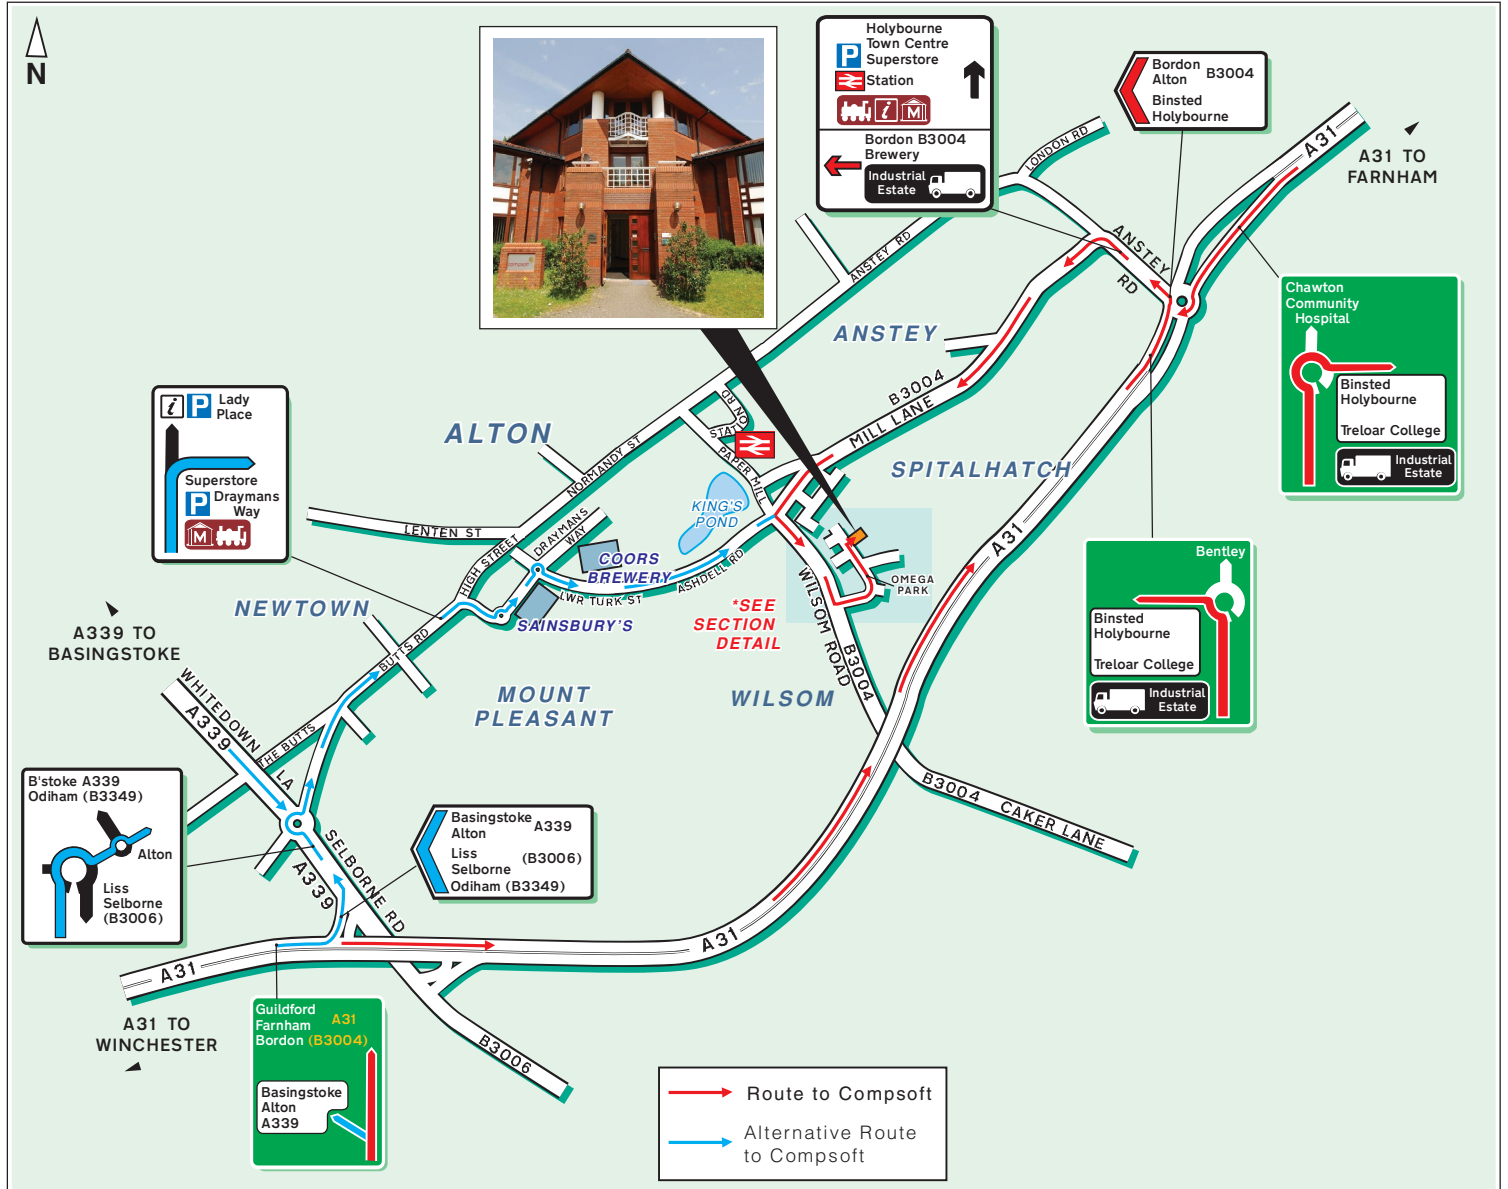

By Air, Heathrow Airport
Approximately 1 hour drive.
Southampton Airport
Approximately 45 minutes drive.

SECTION DETAIL