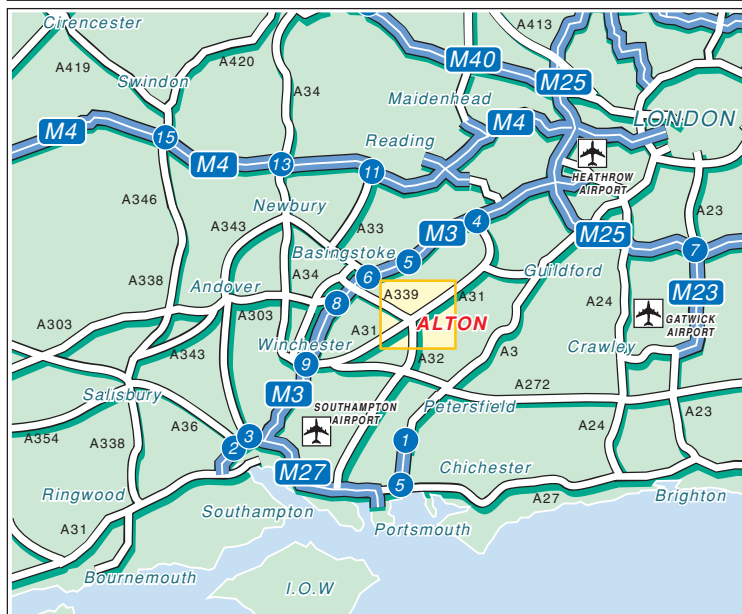

By Air, Heathrow Airport
Approximately 1 hour drive.
Southampton Airport
Approximately 45 minutes drive.

SECTION DETAIL